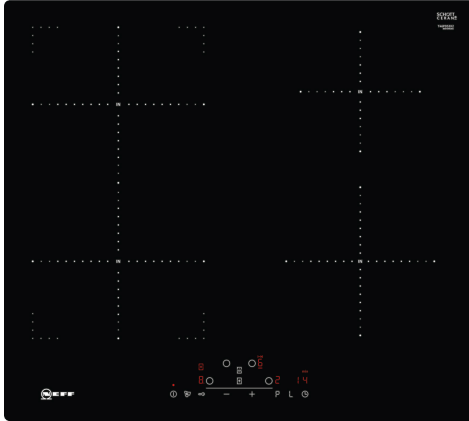

N 70, INDUCTION HOB, 60 CM, BLACK,  
T46PD53X2

Induction cooktop with TouchControl.

- ✓ Touch Control – Control your hob with a simple touch.
- ✓ Combi Induction – Merge two circular cooking zones to heat large cookware.
- ✓ Power Move – Just slide your cookware to adjust the temperature.
- ✓ Power Boost – An extra surge of heat when you need fast results.
- ✓ Induction – the heat is generated directly in the cookware for precise cooking that stops when power is off.

Z9404SE0	4 pieces Set
Z9406SE0	6 pieces Set
Z9410ES0	Espresso maker 4 cups
Z9428FE0	Iron pan Ø 18 / 28 cm
Z943SE0	Set of 2 pots and 1 pan

Product name/family: ..... Cooking zone ceramic  
 Built-in / Free-standing: ..... Built-in  
 Energy input: ..... Electric  
 Number of cooking zones: ..... 4  
 Width of the appliance: ..... 572 mm  
 Dimensions: ..... 56x572x512 mm  
 Dimensions of the packed product (HxWxD): . 126 x 753 x 608 mm  
 Net weight: ..... 10.6 kg  
 Gross weight: ..... 12.8 kg  
 Residual heat indicator: ..... Separate  
 Location of control panel: ..... Front  
 Basic surface material: ..... Ceramic  
 Color of surface: ..... Black  
 Length electrical supply cord: ..... 110.0 cm  
 EAN code: ..... 4242004232797  
 Voltage: ..... 220-240 V  
 Frequency: ..... 50; 60 Hz

### Design

- Flushline
- 60 cm: space for 4 pots or pans.