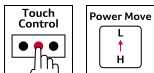

N 70, INDUCTION HOB, 60 CM, BLACK,  
T46PD53X2

Induction cooktop with TouchControl.

- ✓ Touch Control – Control your hob with a simple touch.
- ✓ Combi Induction – Merge two circular cooking zones to heat large cookware.
- ✓ Power Move – Just slide your cookware to adjust the temperature.
- ✓ Power Boost – An extra surge of heat when you need fast results.
- ✓ Induction – the heat is generated directly in the cookware for precise cooking that stops when power is off.

Z9404SE0	4 pieces Set
Z9406SE0	6 pieces Set
Z9410ES0	Espresso maker 4 cups
Z9428FE0	Iron pan Ø 18 / 28 cm
Z943SE0	Set of 2 pots and 1 pan

Product name/family: ..... Cooking zone ceramic  
 Built-in / Free-standing: ..... Built-in  
 Energy input: ..... Electric  
 Number of cooking zones: ..... 4  
 Width of the appliance: ..... 572 mm  
 Dimensions: ..... 56x572x512 mm  
 Dimensions of the packed product (HxWxD): . 126 x 753 x 608 mm  
 Net weight: ..... 10.6 kg  
 Gross weight: ..... 12.8 kg  
 Residual heat indicator: ..... Separate  
 Location of control panel: ..... Front  
 Basic surface material: ..... Ceramic  
 Color of surface: ..... Black  
 Length electrical supply cord: ..... 110.0 cm  
 EAN code: ..... 4242004232797  
 Voltage: ..... 220-240 V  
 Frequency: ..... 50; 60 Hz