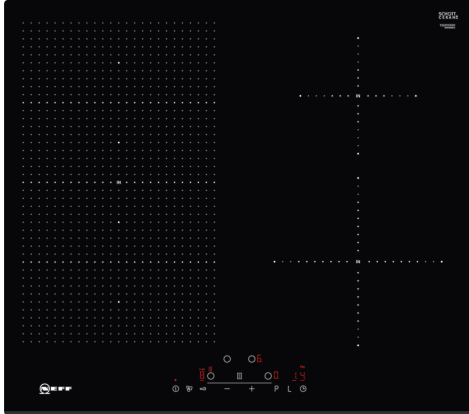

*N 70, INDUCTION HOB, 60 CM, BLACK,
T56FD50X0*

Optional accessories

Z9404SE0	4 pieces Set
Z9406SE0	6 pieces Set
Z9410ES0	Espresso maker 4 cups
Z9410X1	Stainless Steel roaster with glas lid
Z9415X1	Steaming Rack for Stainless Steel roaste
Z9416X2	Griddle Plate
Z9417X2	Teppan Yaki (large)
Z9428FE0	Iron pan Ø 18 / 28 cm
Z943SE0	Set of 2 pots and 1 pan

FlexInduction hob with TouchControl.

- ✓ Touch Control – Control your hob with a simple touch.
- ✓ Flex Induction – Your hob detects and heats your individual cookware.
- ✓ Power Boost – An extra surge of heat when you need fast results.
- ✓ Induction – the heat is generated directly in the cookware for precise cooking that stops when power is off.

Features

Technical Data

Product name/family: ..... Cooking zone ceramic
Built-in / Free-standing: ..... Built-in
Energy input: ..... Electric
Number of cooking zones: 4
Min. required niche size for installation (HxWxD): .. 51 x 560-560 x 490-500 mm
Width of the appliance: ..... 592 mm
Dimensions: ..... 51 x 592 x 522 mm
Dimensions of the packed product (HxWxD): . 126 x 753 x 603 mm
Net weight: ..... 11.9 kg
Gross weight: ..... 14.2 kg
Residual heat indicator: ..... Separate
Location of control panel: ..... Front
Basic surface material: ..... Ceramic
Color of surface: ..... Black
Length electrical supply cord: ..... 110.0 cm
EAN code: 4242004195689
Voltage: ..... 220-240 V
Frequency: ..... 50; 60 Hz