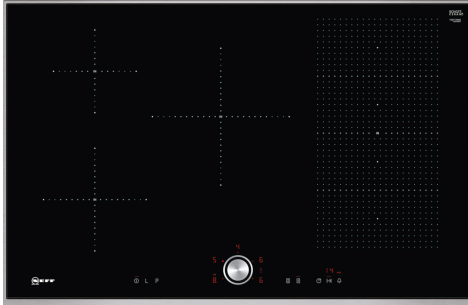

N 70, INDUCTION HOB, 80 CM, BLACK
T58TT20N0

Optional accessories

Z9401FF0 Flex Pan, large, Z9401TY0 Teppan Yaki, Z9403FF0 Flex Pan set, 3 pcs., Z9404FF0 Flex Pan set, 4 pcs., Z9404SE0 4 pieces Set, Z9406SE0 6 pieces Set, Z9410ES0 Espresso maker 4 cups, Z9410X1 Stainless Steel roaster with glass lid, Z9415X1 Steaming Rack for Stainless Steel roaster, Z9416X2 Griddle Plate, Z9417X2 Teppan Yaki (large), Z9428FE0 Iron pan Ø 18 / 28 cm, Z943SE0 Set of 2 pots and 1 pan, Z9914X0 Connecting strip

FlexInduction Hob with TwistPad control.

- ✓ TwistPad® – our removable, magnetic control dial that gives you precise, convenient control over all cooking zones.
- ✓ Flex Induction – Your hob detects and heats your individual cookware.
- ✓ Power Move – Just slide your cookware to adjust the temperature.
- ✓ Power Boost – An extra surge of heat when you need fast results.
- ✓ Induction – the heat is generated directly in the cookware for precise cooking that stops when power is off.

Features

Technical Data

Product name/family: Cooking zone ceramic
 Built-in / Free-standing: Built-in
 Energy input: Electric
 Number of cooking zones: 5
 Min. required niche size for installation (HxWxD): . 51 x 750-780 x 490-500 mm
 Width of the appliance: 826 mm
 Dimensions: 51 x 826 x 546 mm
 Dimensions of the packed product (HxWxD): . 126 x 953 x 603 mm
 Net weight: 13.7 kg
 Gross weight: 17.4 kg
 Residual heat indicator: Separate
 Location of control panel: Front
 Basic surface material: Ceramic
 Color of surface: Black, Stainless steel
 Color of frame: Stainless steel
 Length electrical supply cord: 110.0 cm
 EAN code: 4242004195832
 Voltage: 220-240 V
 Frequency: 50; 60 Hz