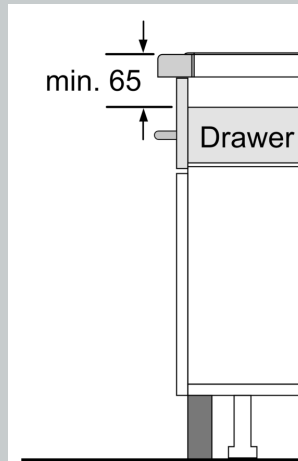

Features

Technical Data

Product name/family: Cooking zone ceramic
 Built-in / Free-standing: Built-in
 Energy input: Electric
 Number of cooking zones: 5
 Min. required niche size for installation (HxWxD): . 51 x 750-780 x 490-500 mm
 Width of the appliance: 826 mm
 Dimensions: 51 x 826 x 546 mm
 Dimensions of the packed product (HxWxD): . 126 x 953 x 603 mm
 Net weight: 13.7 kg
 Gross weight: 17.4 kg
 Residual heat indicator: Separate
 Location of control panel: Front
 Basic surface material: Ceramic
 Color of surface: Black, Stainless steel
 Color of frame: Stainless steel
 Length electrical supply cord: 110.0 cm
 EAN code: 4242004195832
 Voltage: 220-240 V
 Frequency: 50; 60 Hz

N 70, INDUCTION HOB, 80 CM, BLACK
T58TT20N0

Dimensioned drawings

① Ventilation gap must be present

① Ventilation gap must be present.