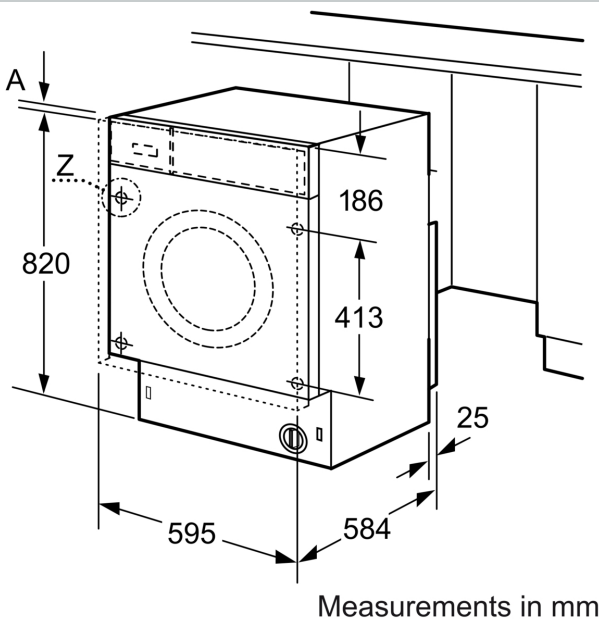

#### Technical Information

- Fully integratable
- Left hinged door
- Dimensions (H x W x D): 82 x 59.5 x Appliance depth: 56 cm
- adjustable base height: 16.5 cm
- adjustable base depth: 6 cm

<sup>1,2</sup> Scale of Energy Efficiency Classes from A to G

WASHER DRYER, 7/4 KG  
U6320X2GB

Dimensioned drawings

Dimensioned drawings

Z detail

Measurements in mm