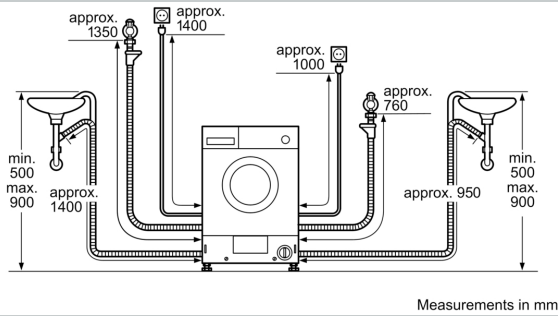

#### Technical Information

- Fully integratable
- Left hinged door
- Dimensions (H x W x D): 82 x 59.5 x Appliance depth: 56 cm
- adjustable base height: 16.5 cm
- adjustable base depth: 6 cm

<sup>1,2</sup> Scale of Energy Efficiency Classes from A to G

<sup>6</sup> Weighted water consumption in litres per washing cycle (in Eco 40-60 programme)

<sup>7</sup> Duration of Eco 40-60 programme, Wash and Dry cycle / Wash only

cycle

\*\* The maximum spin speed is automatically reduced in the case of laundry imbalances.

WASHER DRYER, 7/4 KG  
U6320X2GB

Dimensioned drawings

Dimensioned drawings

Z detail

Measurements in mm