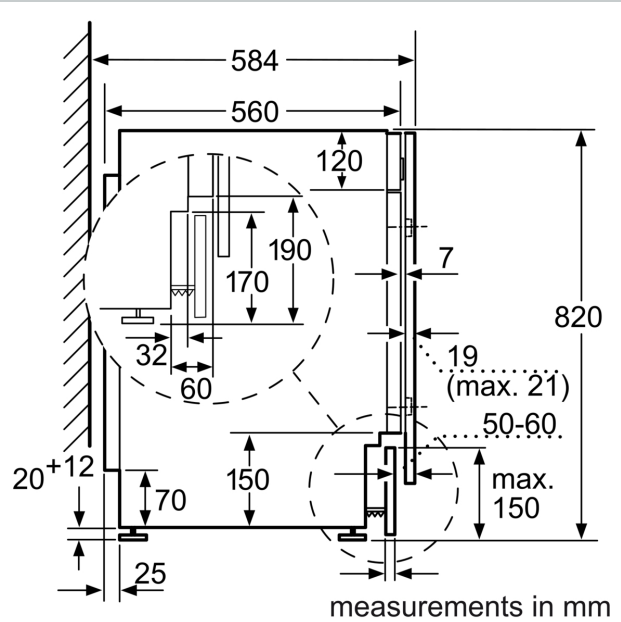

#### Technical Information

- Fully integratable
- Left hinged door
- Dimensions (H x W x D): 82 x 59.5 x Appliance depth: 56 cm
- adjustable base height: 16.5 cm
- adjustable base depth: 6 cm

<sup>1,2</sup> Scale of Energy Efficiency Classes from A to G

<sup>6</sup> Weighted water consumption in litres per washing cycle (in Eco 40-60 programme)

<sup>7</sup> Duration of Eco 40-60 programme, Wash and Dry cycle / Wash only

cycle

\*\* The maximum spin speed is automatically reduced in the case of laundry imbalances.

WASHER DRYER, 7/4 KG  
U6320X2GB

Dimensioned drawings

Dimensioned drawings

Z detail

Measurements in mm