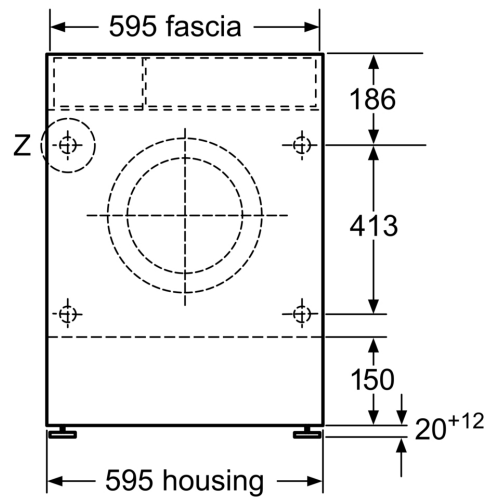

#### Technical Information

- Fully integratable
- Left hinged door
- Dimensions (H x W x D): 82 x 59.5 x Appliance depth: 56 cm
- adjustable base height: 16.5 cm
- adjustable base depth: 6 cm

<sup>1,2</sup> Scale of Energy Efficiency Classes from A to G

<sup>6</sup> Weighted water consumption in litres per washing cycle (in Eco 40-60 programme)

<sup>7</sup> Duration of Eco 40-60 programme, Wash and Dry cycle / Wash only

cycle

\*\* The maximum spin speed is automatically reduced in the case of laundry imbalances.

WASHER DRYER, 7/4 KG  
U6320X2GB

Dimensioned drawings

Dimensioned drawings

Z detail

Measurements in mm