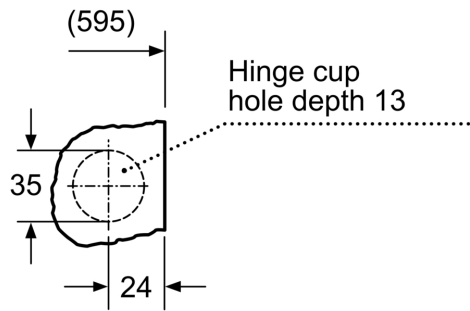

#### Technical Information

- Fully integratable
- Left hinged door
- Dimensions (H x W x D): 82 x 59.5 x Appliance depth: 56 cm
- adjustable base height: 16.5 cm
- adjustable base depth: 6 cm

<sup>1,2</sup> Scale of Energy Efficiency Classes from A to G

WASHER DRYER, 7/4 KG  
U6320X2GB

Dimensioned drawings

Dimensioned drawings

Z detail

Measurements in mm