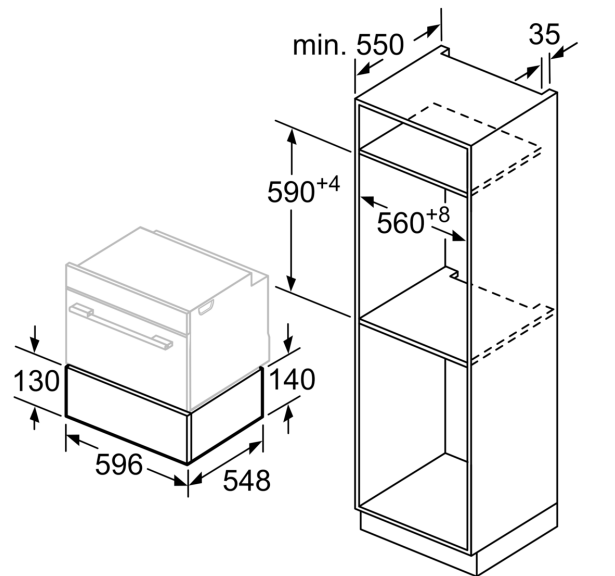

- ✓ Push & Pull – One gentle touch opens and closes your drawer.
- ✓ Installation with compact appliance – combine your drawer with any 45 cm or 60 cm appliance

Color / Material Front: Graphite-Grey
 Built-in / Free-standing: Built-in
 Dimensions: 140x596x548 mm
 Dimensions of the packed product (HxWxD): . 210 x 660 x 660 mm
 Min. required niche size for installation (HxWxD): . 140 x 560 x 550 mm
 Maximum number of plates: 12
 Maximum number of espresso cups: 64
 Net weight: 15.9 kg
 Gross weight: 18.2 kg
 EAN code: 4242004254430
 Fuse protection: 10 A
 Voltage: 220-240 V
 Frequency: 50-60 Hz

Convenience

- Cavity volume: 20 l
- Max weight up to 25 kg
- Max. loading espresso cups: 64 PC or Max. loading plates: 12 PC
- Push & Pull opening mechanism
- Rotary Control Knobs

Dimensions:

- Length of mains cable: 150 cm
- Total connected load electric: 0.81 KW
- Appliance dimension (HxWxD): 140 mm x 596 mm x 548 mm
- Installation dimensions (HxWxD): 140 mm x 560 mm - 568 mm x 550 mm
- Nominal voltage: 220 - 240 V
- Please reference the built-in dimensions provided in the installation drawing

N 70, WARMING DRAWER, 60 X 14 CM,
 GRAPHITE-GREY
 N17HH10G0B

Compact ovens with an appliance height of 455 mm can be installed above a warming drawer. An intermediate floor is not required.

measurements in mm

measurements in mm