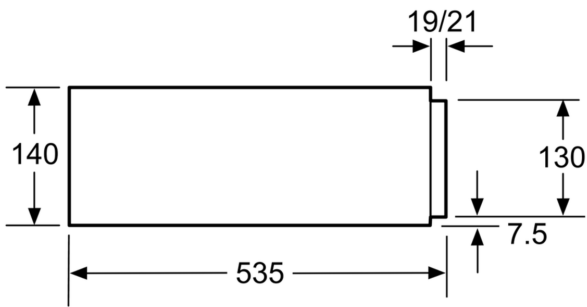

N 70, WARMING DRAWER, 60 X 14 CM,
GRAPHITE-GREY
N17HH10G0B