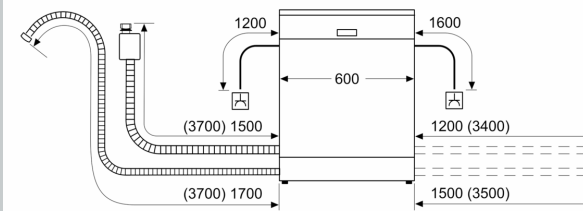

Maximum number of place settings (EU 2017/1369): ..... 15  
 The water consumption of the eco programme in liters per cycle (EU 2017/1369): ..... 12.0 l  
 Built-in / Free-standing: ..... Built-in  
 Height of removable worktop: ..... 0 mm  
 Dimensions of the product (HxWxD): ..... 815 x 598 x 573 mm  
 Min. required niche size for installation (HxWxD): 815-875 x 600 x 550 mm  
 Depth with open door 90 degree: ..... 1150 mm  
 Adjustable feet: ..... Yes - all from front  
 Maximum adjustability feet: ..... 60 mm  
 Adjustable plinth: ..... Both horizontal and vertical  
 Net weight: ..... 40.7 kg  
 Gross weight: ..... 43.0 kg  
 Connection Rating: ..... 2400 W  
 Fuse protection: ..... 10 A  
 Voltage: ..... 220-240 V  
 Frequency: ..... 60; 50 Hz  
 Length electrical supply cord: ..... 175.0 cm  
 Plug type: ..... AU plug  
 Length inlet hose: ..... 165 cm  
 Length outlet hose: ..... 190 cm  
 EAN code: ..... 4242004219415  
 Installation typology: ..... Built Under

#### Technical information

- 4 StarEnergy rating
- 5 Star WELS Water rating
- 12 litres water consumption per wash and 235kWh energy consumption, based on Eco 45°C program
- Appliance dimensions (HxWxD): 81.5 - 87.5 cm x 59.8 cm x 57.3 cm

BUILT-UNDER DISHWASHER, 60 CM, STAINLESS  
STEEL  
S215M60S0A

measurements in mm

⌚ socket  
( ) values with extension kit

measurements in m