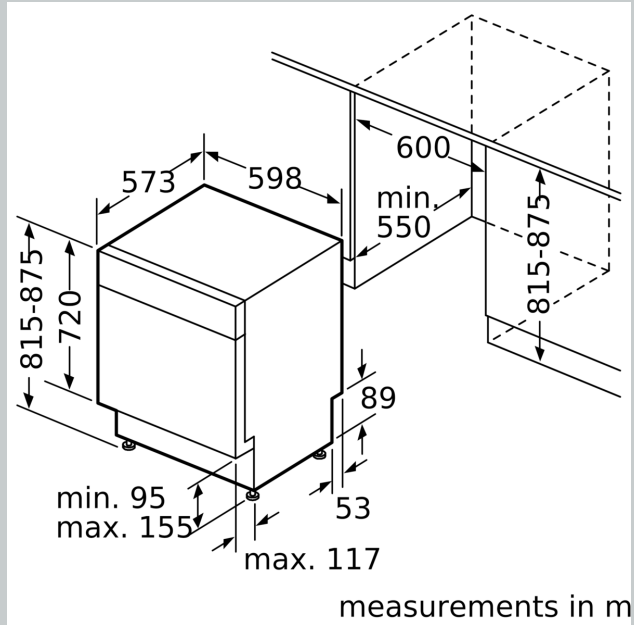

Maximum number of place settings (EU 2017/1369): ..... 15  
 The water consumption of the eco programme in liters per cycle (EU 2017/1369): ..... 12.0 l  
 Built-in / Free-standing: ..... Built-in  
 Height of removable worktop: ..... 0 mm  
 Dimensions of the product (HxWxD): ..... 815 x 598 x 573 mm  
 Min. required niche size for installation (HxWxD): 815-875 x 600 x 550 mm  
 Depth with open door 90 degree: ..... 1150 mm  
 Adjustable feet: ..... Yes - all from front  
 Maximum adjustability feet: ..... 60 mm  
 Adjustable plinth: ..... Both horizontal and vertical  
 Net weight: ..... 40.7 kg  
 Gross weight: ..... 43.0 kg  
 Connection Rating: ..... 2400 W  
 Fuse protection: ..... 10 A  
 Voltage: ..... 220-240 V  
 Frequency: ..... 60; 50 Hz  
 Length electrical supply cord: ..... 175.0 cm  
 Plug type: ..... AU plug  
 Length inlet hose: ..... 165 cm  
 Length outlet hose: ..... 190 cm  
 EAN code: ..... 4242004219415  
 Installation typology: ..... Built Under

#### Technical information

- 4 StarEnergy rating
- 5 Star WELS Water rating
- 12 litres water consumption per wash and 235kWh energy consumption, based on Eco 45°C program
- Appliance dimensions (HxWxD): 81.5 - 87.5 cm x 59.8 cm x 57.3 cm

BUILT-UNDER DISHWASHER, 60 CM, STAINLESS  
STEEL  
S215M60S0A

measurements in mm

⌚ socket  
( ) values with extension kit

measurements in m