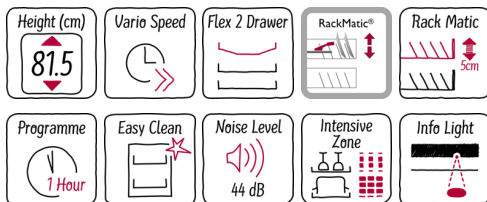

Fully-integrated dishwasher, 60 cm  
S515M60X0A

COOKING PASSION SINCE 1877

Neff Dishwasher: 15 place setting capacity, LED display, with brilliant cleaning and drying results.

- ✓ 4.0 star energy & 5.0 star water rating: for very high energy efficiency and particularly low water consumption.
- ✓ InfoLight: A red light that discreetly beams onto the floor whilst the dishwasher is operating.
- ✓ FlexDrawer 2 Cutlery Drawer: Provides an extra loading level for cutlery and utensils
- ✓ Chef70°: Neff specialty wash program for powerful cleaning and drying performance of pots and pans.

#### Technical Data

Water consumption (l) : 12.0  
 Built-in / Free-standing : Built-in  
 Height of removable worktop (mm) : 0  
 Required niche size for installation (HxWxD) : 815-875 x 600 x 550  
 Depth with open door 90 degree (mm) : 1150  
 Adjustable feet : Yes - front only  
 Maximum adjustability feet (mm) : 60  
 Net weight (kg) : 38.830  
 Gross weight (kg) : 41.0  
 Connection Rating (W) : 2400  
 Current (A) : 10  
 Voltage (V) : 220-240  
 Frequency (Hz) : 50; 60  
 Length electrical supply cord (cm) : 175  
 Plug type : AU plug  
 Length inlet hose (cm) : 165  
 Length outlet hose (cm) : 190  
 EAN code : 4242004219422  
 Number of place settings : 15  
 Energy consumption (kWh) : 0.64  
 Reference programme : Eco  
 Total cycle time of reference programme (min) : 170  
 Noise level (dB) : 44  
 Installation typology : Full-integrated

#### Programmes and functions

- 6 Programs  
Chef, 70 °C  
Auto, 45-65 °C  
Eco, 45 °C  
Glass wash, 40 °C  
1 hour wash, 65 °C  
Quick, 45 °C
- 4 special options:  
EasyClean  
Intensive Zone  
VarioSpeed  
ExtraDry

#### Technical information

- 4 Star energy rating, 5 Star WELS water rating
- 12 litres water consumption per wash and 235kWh energy consumption, based on Eco 45°C program
- Product dimensions (HxWxD): 81.5 x 59.8 x 55 cm