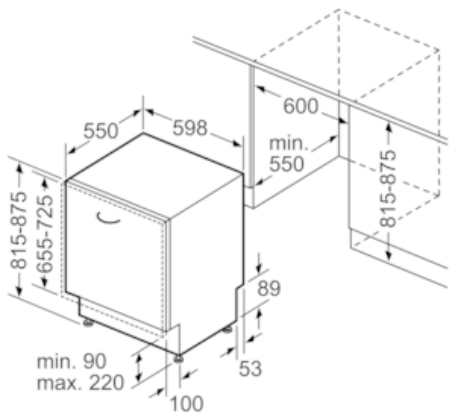

#### Technical Data

Water consumption (l) : 12.0  
 Built-in / Free-standing : Built-in  
 Height of removable worktop (mm) : 0  
 Required niche size for installation (HxWxD) : 815-875 x 600 x 550  
 Depth with open door 90 degree (mm) : 1150  
 Adjustable feet : Yes - front only  
 Maximum adjustability feet (mm) : 60  
 Net weight (kg) : 38.830  
 Gross weight (kg) : 41.0  
 Connection Rating (W) : 2400  
 Current (A) : 10  
 Voltage (V) : 220-240  
 Frequency (Hz) : 50; 60  
 Length electrical supply cord (cm) : 175  
 Plug type : AU plug  
 Length inlet hose (cm) : 165  
 Length outlet hose (cm) : 190  
 EAN code : 4242004219422  
 Number of place settings : 15  
 Energy consumption (kWh) : 0.64  
 Reference programme : Eco  
 Total cycle time of reference programme (min) : 170  
 Noise level (dB) : 44  
 Installation typology : Full-integrated

#### Technical information

- 4 Star energy rating, 5 Star WELS water rating
- 12 litres water consumption per wash and 235kWh energy consumption, based on Eco 45°C program
- Product dimensions (HxWxD): 81.5 x 59.8 x 55 cm

Fully-integrated dishwasher, 60 cm  
S515M60X0A

Dimensioned drawings

measurements in mm

measurements in mm

( ) Werte mit Verlängerungsatz