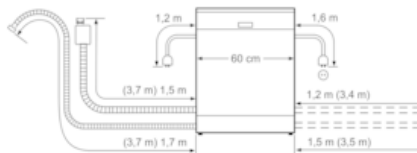

#### Technical information

- 4 Star energy rating, 5 Star WELS water rating
- 12 litres water consumption per wash and 235kWh energy consumption, based on Eco 45°C program
- Product dimensions (HxWxD): 81.5 x 59.8 x 55 cm

Fully-integrated dishwasher, 60 cm  
S515M60X0A

Dimensioned drawings

measurements in mm

measurements in mm

( ) Werte mit Verlängerungsatz