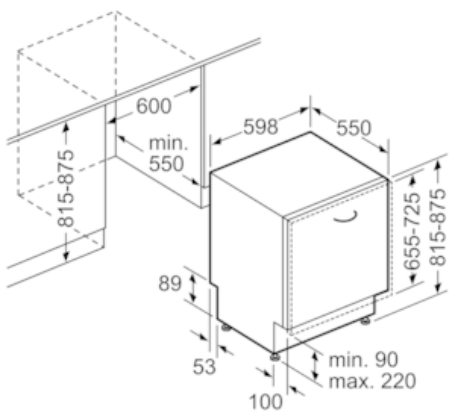

#### Technical Data

Water consumption (l) : 12.0  
 Built-in / Free-standing : Built-in  
 Height of removable worktop (mm) : 0  
 Required niche size for installation (HxWxD) : 815-875 x 600 x 550  
 Depth with open door 90 degree (mm) : 1150  
 Adjustable feet : Yes - front only  
 Maximum adjustability feet (mm) : 60  
 Net weight (kg) : 38.830  
 Gross weight (kg) : 41.0  
 Connection Rating (W) : 2400  
 Current (A) : 10  
 Voltage (V) : 220-240  
 Frequency (Hz) : 50; 60  
 Length electrical supply cord (cm) : 175  
 Plug type : AU plug  
 Length inlet hose (cm) : 165  
 Length outlet hose (cm) : 190  
 EAN code : 4242004219422  
 Number of place settings : 15  
 Energy consumption (kWh) : 0.64  
 Reference programme : Eco  
 Total cycle time of reference programme (min) : 170  
 Noise level (dB) : 44  
 Installation typology : Full-integrated

#### Technical information

- 4 Star energy rating, 5 Star WELS water rating
- 12 litres water consumption per wash and 235kWh energy consumption, based on Eco 45°C program
- Product dimensions (HxWxD): 81.5 x 59.8 x 55 cm

Fully-integrated dishwasher, 60 cm  
S515M60X0A

Dimensioned drawings

measurements in mm

measurements in mm

( ) Werte mit Verlängerungsatz