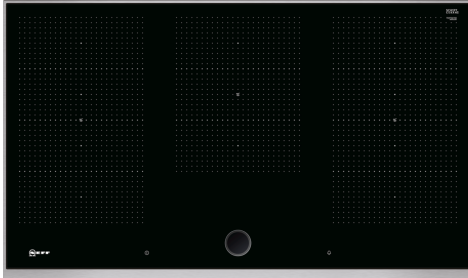

N 90, FLEX INDUCTION COOKTOP, 90 CM, BLACK,
T59TS61N0

Z9401FF0 Flex Pan, large, Z9401TY0 Teppan Yaki, Z9403FF0 Flex Pan set, 3 pcs., Z9404FF0 Flex Pan set, 4 pcs., Z9404SE0 4 pieces Set, Z9406SE0 6 pieces Set, Z9410ES0 Espresso maker 4 cups, Z9410X1 Stainless Steel roaster with glass lid, Z9415X1 Steaming Rack for Stainless Steel roaster, Z9416X2 Griddle Plate, Z9417X2 Teppan Yaki (large), Z9428FE0 Iron pan Ø 18 / 28 cm, Z943SE0 Set of 2 pots and 1 pan, Z9451X0 System pan diameter 15 cm, Z9453X0 System pan diameter 21 cm, Z9914X0 Connecting strip

Neff 90 cm FlexInduction cooktop with TwistPad Fire control and 5 induction zones.

- ✓ TwistPadFire – Our removable, magnetic, illuminated control dial that gives you precise control over all cooking zones.
- ✓ Flex Induction – Your hob detects and heats your individual cookware.
- ✓ Power Move – Just slide your cookware to adjust the temperature.
- ✓ Frying Sensor – Monitors the temperature to prevent scorching.
- ✓ Power Boost – An extra surge of heat when you need fast results.

Product name/family: Cooking zone ceramic
 Built-in / Free-standing: Built-in
 Energy input: Electric
 Total number of positions that can be used at the same time: 5
 Min. required niche size for installation (HxWxD): .. 51 x 880-880 x 490-500 mm
 Width of the appliance: 918 mm
 Dimensions: 51 x 918 x 546 mm
 Dimensions of the packed product (HxWxD): 126 x 1073 x 603 mm
 Net weight: 19.5 kg
 Gross weight: 23.2 kg
 Residual heat indicator: Separate
 Location of control panel: Front
 Basic surface material: Ceramic
 Color of surface: Black, Stainless steel
 Color of frame: Stainless steel
 Length electrical supply cord: 110.0 cm
 EAN code: 4242004189374
 Voltage: 220-240 V
 Frequency: 50; 60 Hz