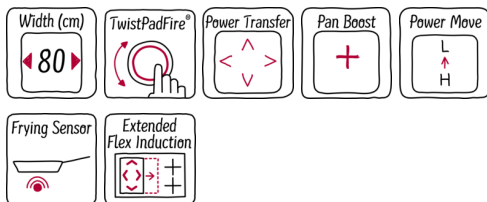

#### Standalone FlexInduction cooktop with TwistPad® Fire control.

- ✓ Induction - With induction cooking, the heat is generated directly in the cookware for precise cooking that stops when power is off.
- ✓ FlexInduction - The FlexZone lets you place your pots and pans anywhere you want and heats them exactly where they stand.
- ✓ Extended FlexZone for even greater flexibility. Perfect for bigger pots and roaster.
- ✓ The TwistPad® Fire is a removable, magnetic, illuminated control knob that gives you precise, convenient control over all cooking zones. And to make things even easier, only the selectable functions are illuminated.
- ✓ PowerMove - The FlexZone is divided into three heating zones: boiling in front, simmering in the middle and warming in the rear.
- ✓ FryingSensor - The FryingSensor with 5 selectable temperature settings monitors the set temperature and holds it steady. So there's no more burning.
- ✓ PowerTransfer - When you reposition a pot on the extended FlexZone, your settings automatically follow the cookware.

##### Technical Data

Product name/family : Cooking zone ceramic  
 Construction type : Built-in  
 Energy input : Electric  
 Total number of positions that can be used at the same time : 4  
 Required niche size for installation (HxWxD) : 51 x 750-780 x 490-500  
 Width of the product (mm) : 826  
 Dimensions of the product (mm) : 51 x 826 x 546  
 Dimensions of the packed product (HxWxD) (mm) : 126 x 953 x 603  
 Net weight (kg) : 18.883  
 Gross weight (kg) : 20.0  
 Residual heat indicator : Separate  
 Location of control panel : Hob front  
 Basic surface material : Ceramic  
 Color of surface : Black, Stainless steel  
 Color of frame : Stainless steel  
 Approval certificates : AENOR, CE  
 Length electrical supply cord (cm) : 110  
 EAN code : 4242004190882  
 Electrical connection rating (W) : 7400  
 Voltage (V) : 220-240  
 Frequency (Hz) : 60; 50