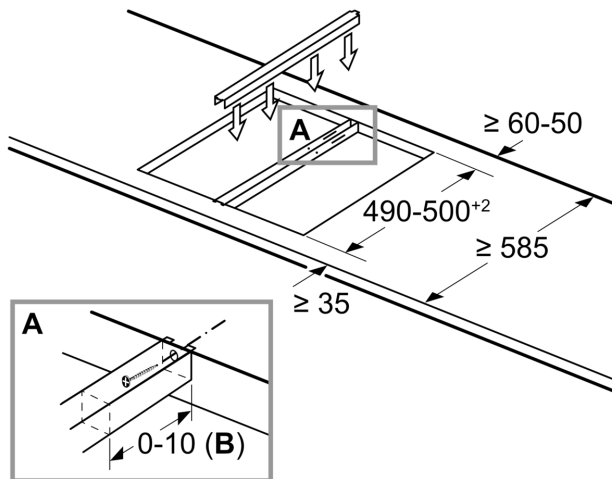

measurements in mm

L	X
306	576
396	666

When installing two or more Domino units side-by-side, one or more assembly kits are required (2 units = 1 assembly kit, 3 units = 2 assembly kits, etc.).

measurements in mm
Picture for the table Domino combination possibilities with corresponding devices and cutout dimensions

If two or more elements are installed right next to one another, one or several installation kits are required (2 elements 1 installation kit, 3 elements 2 installation kits, etc.).

Cutout dimension (X) depending on the combination see table.

Ugradbene skice

measurements in mm
 Assembly kit (HEZ394301) for Domino

B: Dependent on the cut-out depth

- * Najmanje odstojanje od izreska ploče za kuhanje do zida
 - ** Pozicija priključka za plin u izresku
 - *** S podgrađenom pećnicom po potrebi više; vidi zahtjeve za dimenzije pećnice
- mjere u mm