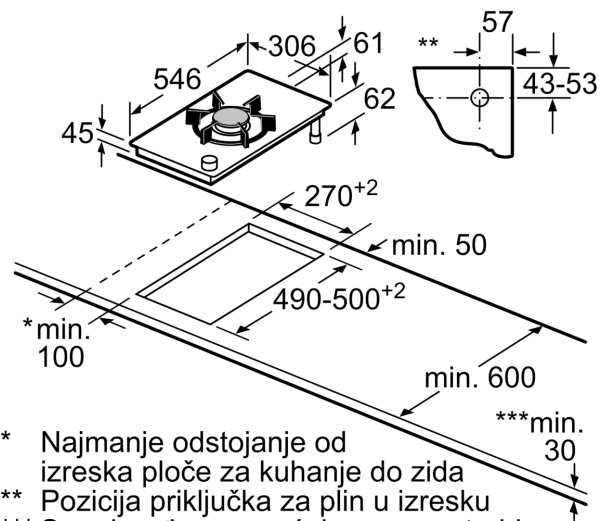

measurements in mm

L	X
306	576
396	666

When installing two or more Domino units side-by-side, one or more assembly kits are required (2 units = 1 assembly kit, 3 units = 2 assembly kits, etc.).

measurements in mm
Picture for the table Domino combination possibilities with corresponding devices and cutout dimensions

If two or more elements are installed right next to one another, one or several installation kits are required (2 elements 1 installation kit, 3 elements 2 installation kits, etc.).

Cutout dimension (X) depending on the combination see table.

Ugradbene skice

measurements in mm
 Assembly kit (HEZ394301) for Domino

B: Dependent on the cut-out depth

- * Najmanje odstojanje od izreska ploče za kuhanje do zida
 - ** Pozicija priključka za plin u izresku
 - *** S podgrađenom pećnicom po potrebi više; vidi zahtjeve za dimenzije pećnice
- mjere u mm