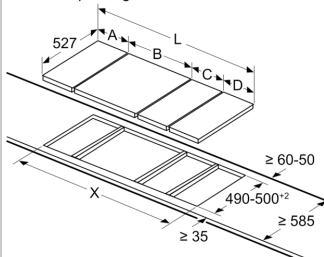

Tip širine:
Širina uređaja:

	A	B	C	D	L	X		
2x30	306	306	-	-	-	-	612	576
1x30, 1x40	306	396	-	-	-	-	702	666
1x30, 1x60	306	606	-	-	-	-	912	876
1x30, 1x70*	306	708	-	-	-	-	1014	980
1x30, 1x80	306	826	-	-	-	-	1132	1086
1x30, 1x90	306	918	-	-	-	-	1224	1186
2x40	396	396	-	-	-	-	792	756
1x40, 1x60	396	606	-	-	-	-	1002	966
1x40, 1x70*	396	708	-	-	-	-	1104	1070
1x40, 1x80	396	826	-	-	-	-	1222	1176
1x40, 1x90	396	918	-	-	-	-	1314	1276
3x30	306	306	306	-	-	-	918	882
2x30, 1x40	306	306	396	-	-	-	1008	972
2x30, 1x60	306	306	606	-	-	-	1218	1182
2x30, 1x70*	306	306	708	-	-	-	1320	1286
2x30, 1x80	306	306	826	-	-	-	1438	1392
2x30, 1x90	306	306	918	-	-	-	1530	1492
1x30, 2x40	306	396	396	-	-	-	1098	1062
1x30, 1x40, 1x60	306	396	606	-	-	-	1308	1272
1x30, 1x40, 1x70*	306	396	708	-	-	-	1410	1376
1x30, 1x40, 1x80	306	396	826	-	-	-	1528	1482
1x30, 1x40, 1x90	306	396	918	-	-	-	1620	1582
2x40, 1x60	396	396	606	-	-	-	1398	1362
4x30	306	306	306	306	-	-	1224	1188
3x30, 1x40	306	306	306	396	-	-	1314	1278
1x30, 1x75	306	750	-	-	-	-	1056	1020
1x40, 1x75	396	750	-	-	-	-	1146	1110
2x30, 1x75	306	306	750	-	-	-	1362	1326
1x30, 1x40, 1x75	306	396	750	-	-	-	1452	1416

* Nije moguće s indukcijskom pločom za kuhanje od 70 cm

measurements in mm

L	X
306	882
396	972

When installing two or more Domino units side-by-side, one or more assembly kits are required (2 units = 1 assembly kit, 3 units = 2 assembly kits, etc.).

measurements in mm

L	X
306	576
396	666

When installing two or more Domino units side-by-side, one or more assembly kits are required (2 units = 1 assembly kit, 3 units = 2 assembly kits, etc.).

measurements in mm
Picture for the table Domino combination possibilities with corresponding devices and cutout dimensions

If two or more elements are installed right next to one another, one or several installation kits are required (2 elements 1 installation kit, 3 elements 2 installation kits, etc.).

Cutout dimension (X) depending on the combination see table.