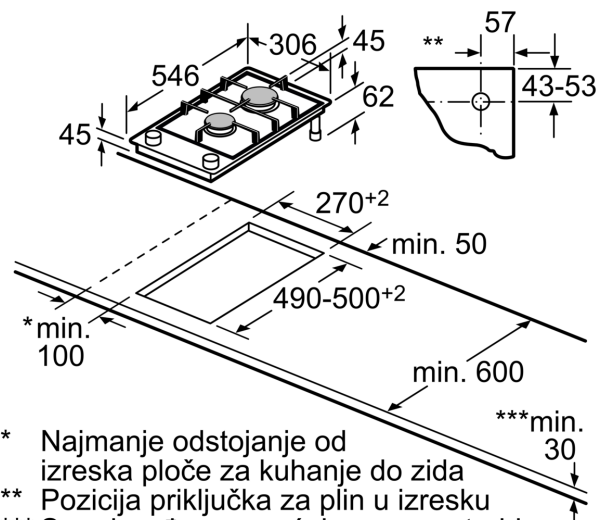

When installing two or more Domino units side-by-side, one or more assembly kits are required (2 units = 1 assembly kit, 3 units = 2 assembly kits, etc.).

measurements in mm

Picture for the table Domino combination possibilities with corresponding devices and cutout dimensions

If two or more elements are installed right next to one another, one or several installation kits are required (2 elements 1 installation kit, 3 elements 2 installation kits, etc.).

Cutout dimension (X) depending on the combination see table:

measurements in mm

Assembly kit (HEZ394301) for Domino

B: Dependent on the cut-out depth

* Najmanje odstojanje od izreska ploče za kuhanje do zida

** Pozicija priključka za plin u izresku

*** S podgrađenom pećnicom po potrebi više; vidi zahtjeve za dimenzije pećnice

mjere u mm