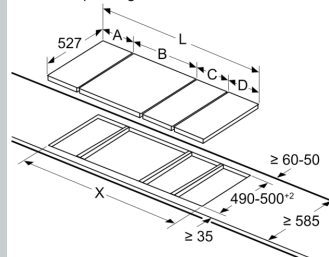

* Nije moguće s indukcijskom pločom za kuhanje od 70 cm

measurements in mm

When installing two Domino units right next to a hob, two assembly kits (HEZ394301) are required.

measurements in mm

When installing a Domino unit right next to a hob, an assembly kit (HEZ394301) is required.

measurements in mm

When installing two or more Domino units side-by-side, one or more assembly kits are required (2 units = 1 assembly kit, 3 units = 2 assembly kits, etc.).

Ugradbene skice

measurements in mm

When installing two or more Domino units side-by-side, one or more assembly kits are required (2 units = 1 assembly kit, 3 units = 2 assembly kits, etc.).

measurements in mm

Picture for the table Domino combination possibilities with corresponding devices and cutout dimensions

If two or more elements are installed right next to one another, one or several installation kits are required (2 elements 1 installation kit, 3 elements 2 installation kits, etc.).

Cutout dimension (X) depending on the combination see table: