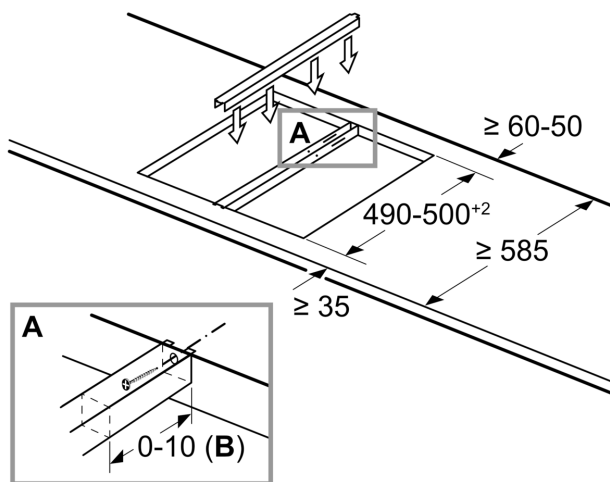

When installing two or more Domino units side-by-side, one or more assembly kits are required (2 units = 1 assembly kit, 3 units = 2 assembly kits, etc.).

measurements in mm

Picture for the table Domino combination possibilities with corresponding devices and cutout dimensions

If two or more elements are installed right next to one another, one or several installation kits are required (2 elements 1 installation kit, 3 elements 2 installation kits, etc.).

Cutout dimension (X) depending on the combination see table:

measurements in mm

Assembly kit (HEZ394301) for Domino

B: Dependent on the cut-out depth

* Najmanje odstojanje od izreska ploče za kuhanje do zida

** Pozicija priključka za plin u izresku

*** S podgrađenom pećnicom po potrebi više; vidi zahtjeve za dimenzije pećnice

mjere u mm