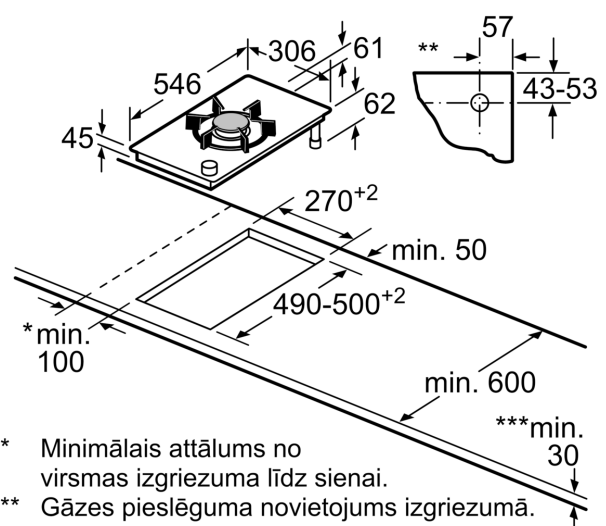

measurements in mm

When installing two or more Domino units side-by-side, one or more assembly kits are required (2 units = 1 assembly kit, 3 units = 2 assembly kits, etc.).

 measurements in mm
Picture for the table Domino combination possibilities
with corresponding devices and cutout dimensions

If two or more elements are installed right next to one another, one or several installation kits are required (2 elements 1 installation kit, 3 elements 2 installation kits, etc.).

Cutout dimension (X) depending on the combination see table.

Zīmējumi ar izmēriem

measurements in mm
 Assembly kit (HEZ394301) for Domino

B: Dependent on the cut-out depth

- * Minimālais attālums no virsmas izgriezuma līdz sienai.
- ** Gāzes pieslēguma novietojums izgriezumā.
- *** Ja apakšā ir iebūvēta cepeškrāsns, jāparedz vairāk vietas; skat. cepeškrāsns uzstādīšanas prasības.

Izmēri (mm)