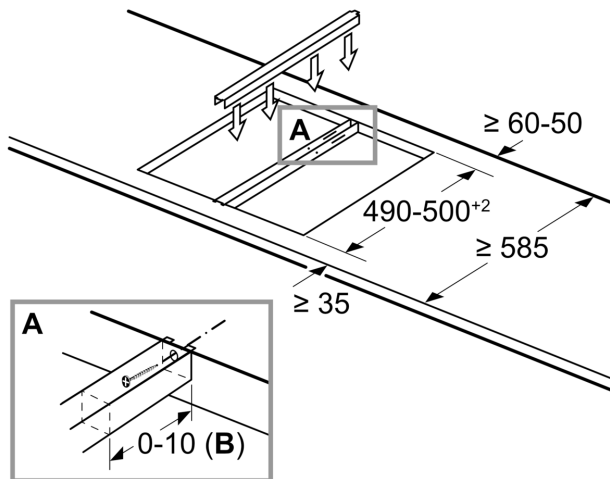

measurements in mm

When installing two or more Domino units side-by-side, one or more assembly kits are required (2 units = 1 assembly kit, 3 units = 2 assembly kits, etc.).

 measurements in mm
Picture for the table Domino combination possibilities
with corresponding devices and cutout dimensions

If two or more elements are installed right next to one another, one or several installation kits are required (2 elements 1 installation kit, 3 elements 2 installation kits, etc.).

Cutout dimension (X) depending on the combination see table.

Zīmējumi ar izmēriem

measurements in mm
 Assembly kit (HEZ394301) for Domino

B: Dependent on the cut-out depth

- * Minimālais attālums no virsmas izgriezuma līdz sienai.
- ** Gāzes pieslēguma novietojums izgriezumā.
- *** Ja apakšā ir iebūvēta cepeškrāsns, jāparedz vairāk vietas; skat. cepeškrāsns uzstādīšanas prasības.