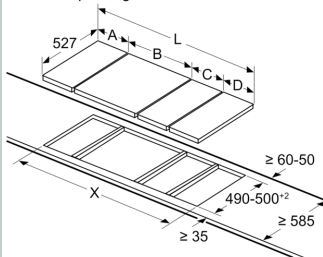

	A	B	C	D	L	X	
2x30	306	306	-	-	612	576	
1x30, 1x40	306	396	-	-	702	666	
1x30, 1x60	306	606	-	-	912	876	
1x30, 1x70*	306	708	-	-	1014	980	
1x30, 1x80	306	826	-	-	1132	1086	
1x30, 1x90	306	918	-	-	1224	1186	
2x40	396	396	-	-	792	756	
1x40, 1x60	396	606	-	-	1002	966	
1x40, 1x70*	396	708	-	-	1104	1070	
1x40, 1x80	396	826	-	-	1222	1176	
1x40, 1x90	396	918	-	-	1314	1276	
3x30	306	306	306	-	918	882	
2x30, 1x40	306	306	396	-	1008	972	
2x30, 1x60	306	306	606	-	1218	1182	
2x30, 1x70*	306	306	708	-	1320	1286	
2x30, 1x80	306	306	826	-	1438	1392	
2x30, 1x90	306	306	918	-	1530	1492	
1x30, 2x40	306	396	396	-	1098	1062	
1x30, 1x40, 1x60	306	396	606	-	1308	1272	
1x30, 1x40, 1x70*	306	396	708	-	1410	1376	
1x30, 1x40, 1x80	306	396	826	-	1528	1482	
1x30, 1x40, 1x90	306	396	918	-	1620	1582	
2x40, 1x60	396	396	606	-	1398	1362	
4x30	306	306	306	306	1224	1188	
3x30, 1x40	306	306	306	396	1314	1278	
1x30, 1x75	306	750	-	-	1056	1020	
1x40, 1x75	396	750	-	-	1146	1110	
2x30, 1x75	306	306	750	-	1362	1326	
1x30, 1x40, 1x75	306	396	750	-	1452	1416	

* Nav iespējams indukcijas plīts virsmai
ar izmēru 70 cm

measurements in mm

When installing two or more Domino units side-by-side, one or more assembly kits are required (2 units = 1 assembly kit, 3 units = 2 assembly kits, etc.).

measurements in mm

When installing two or more Domino units side-by-side, one or more assembly kits are required (2 units = 1 assembly kit, 3 units = 2 assembly kits, etc.).

 measurements in mm
Picture for the table Domino combination possibilities
with corresponding devices and cutout dimensions

If two or more elements are installed right next to one another, one or several installation kits are required (2 elements 1 installation kit, 3 elements 2 installation kits, etc.).

Cutout dimension (X) depending on the combination see table.