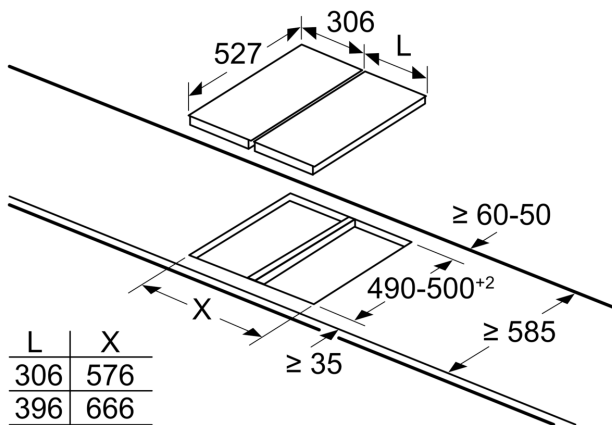

	A	B	C	D	L	X	
2x30	306	306	-	-	612	576	
1x30, 1x40	306	396	-	-	702	666	
1x30, 1x60	306	606	-	-	912	876	
1x30, 1x70*	306	708	-	-	1014	980	
1x30, 1x80	306	826	-	-	1132	1086	
1x30, 1x90	306	918	-	-	1224	1186	
2x40	396	396	-	-	792	756	
1x40, 1x60	396	606	-	-	1002	966	
1x40, 1x70*	396	708	-	-	1104	1070	
1x40, 1x80	396	826	-	-	1222	1176	
1x40, 1x90	396	918	-	-	1314	1276	
3x30	306	306	306	-	918	882	
2x30, 1x40	306	306	396	-	1008	972	
2x30, 1x60	306	306	606	-	1218	1182	
2x30, 1x70*	306	306	708	-	1320	1286	
2x30, 1x80	306	306	826	-	1438	1392	
2x30, 1x90	306	306	918	-	1530	1492	
1x30, 2x40	306	396	396	-	1098	1062	
1x30, 1x40, 1x60	306	396	606	-	1308	1272	
1x30, 1x40, 1x70*	306	396	708	-	1410	1376	
1x30, 1x40, 1x80	306	396	826	-	1528	1482	
1x30, 1x40, 1x90	306	396	918	-	1620	1582	
2x40, 1x60	396	396	606	-	1398	1362	
4x30	306	306	306	306	1224	1188	
3x30, 1x40	306	306	306	396	1314	1278	
1x30, 1x75	306	750	-	-	1056	1020	
1x40, 1x75	396	750	-	-	1146	1110	
2x30, 1x75	306	306	750	-	1362	1326	
1x30, 1x40, 1x75	306	396	750	-	1452	1416	

* Nav iespējams indukcijas plīts virsmai
ar izmēru 70 cm

measurements in mm

When installing two or more Domino units side-by-side, one or more assembly kits are required (2 units = 1 assembly kit, 3 units = 2 assembly kits, etc.).

measurements in mm

When installing two or more Domino units side-by-side, one or more assembly kits are required (2 units = 1 assembly kit, 3 units = 2 assembly kits, etc.).

 measurements in mm
Picture for the table Domino combination possibilities
with corresponding devices and cutout dimensions